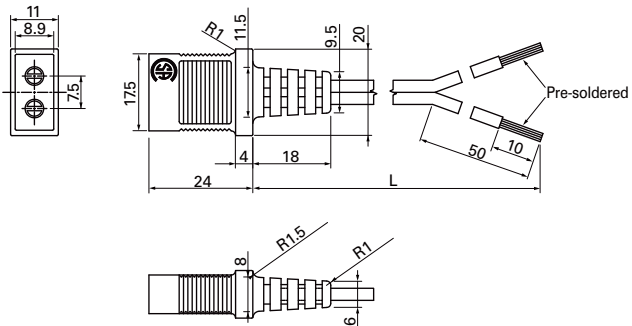

UL/CSA Certified (unit : mm) UL FILE No.: E50197 CSA FILE No.: LR67048

**For 80×80×25mm 80×80×38mm 92×92×25mm
120×120×25mm**

Model	Power cord length (L) [mm]	Mass [g]
489-047-L10	1,000	38
489-047-L21	2,100	71

● Be careful not to damage the plug/cord when taking them out of the package.