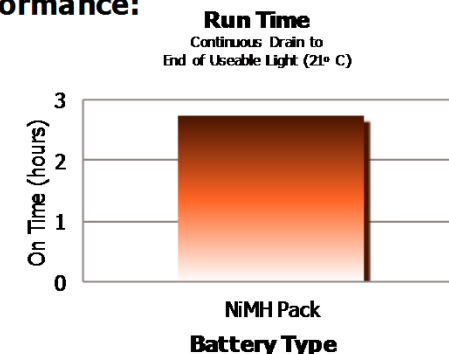

Performance:

Tested according to ANSI/NEMA FL 1 Standards.

Important Notice

This datasheet contains information specific to products manufactured at the time of its publication. Contents herein do not constitute a warranty.
©Energizer / All Rights Reserved